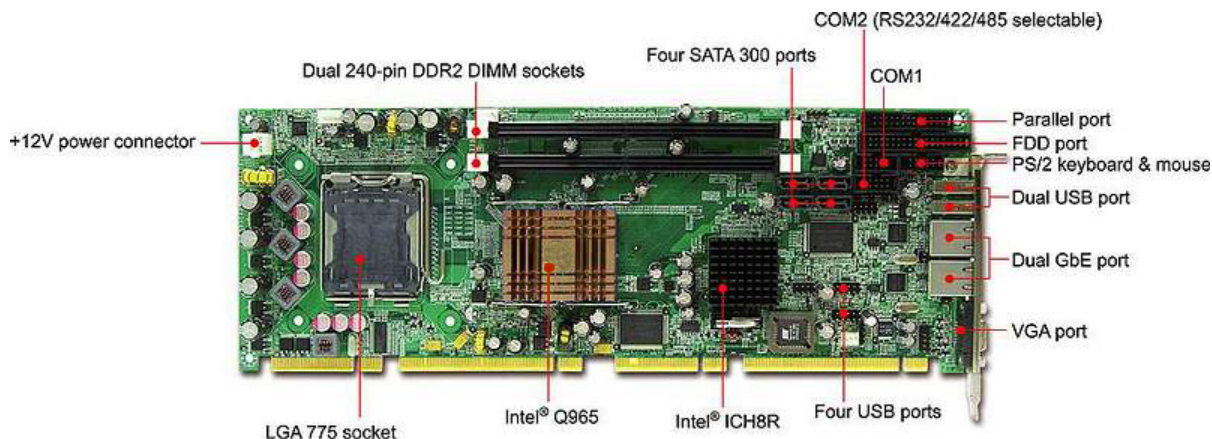

SandRay

Intel® Core 2 Duo PICMG 1.3 SBC w/ Dual Gigabit Ethernet

Ordering Information

SandRAY-VG2A

LGA-775 Core 2 Duo processor based PICMG 1.3 SHB with DDR2 SDRAM, VGA, Dual Gigabit Ethernet, Audio and USB

Options

Multimedia kit w/audio, TV-out, USB ports, PS/2 keyboard/mouse connectors on bracket, and Low Profile LGA775 Cooler that increases reliability of system (Call your local sales contact for availability)

Specifications

Microprocessor

- Intel® Core 2 Duo Pentium® D, Pentium® 4 or Celeron® D processor in the LGA-775 package
- FSB: 1066/800/533MHz

Chipset

- Intel® Q965 and ICH8R

System Memory

- Up to 4GB DDR2 800/667/533 SDRAM on four 240-pin DIMM sockets

Ethernet

- Dual 10BASE-T/100BASE-TX/1000BASE-T Ethernet
- PCI Express x1 interface based Gigabit Ethernet
- Dual RJ-45 connector with two LED indicators

Audio

- HDA interface, 2-channel Audio

Expansion Interface